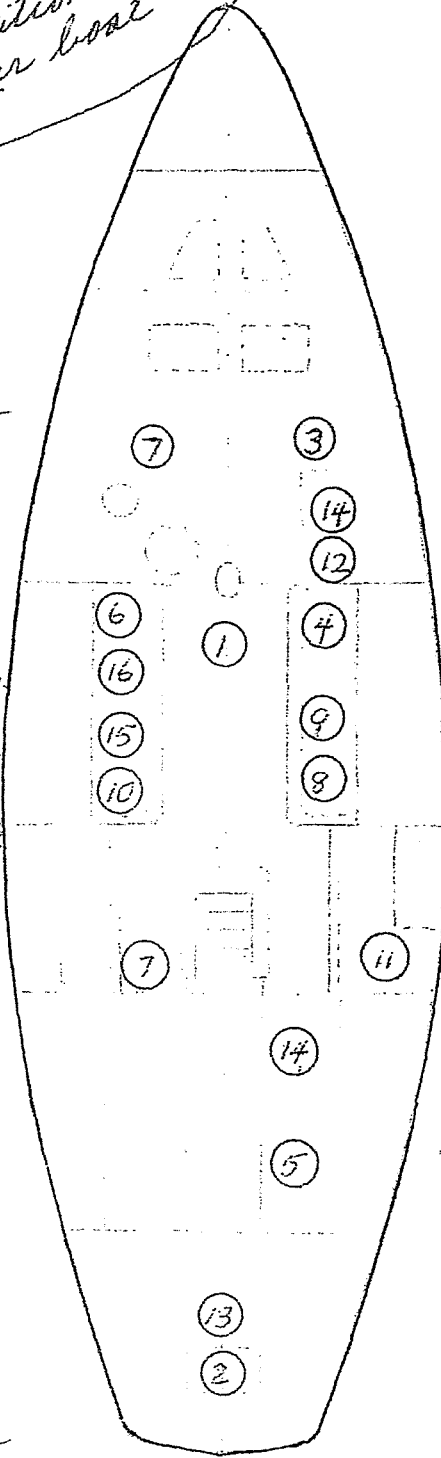

## SAFETY EQUIPMENT STORAGE CHART

### Instructions for filling out the display Chart on Page 2 or as a guideline for using your own Chart

Under each item in the left column write where it is stored on **your** boat and put that corresponding number on the diagram in the location where it is stored. Makes sure the diagram numbers are the same as the listed item numbers. **Laminate or insert in a clear sealed gallon size Ziplock type plastic bag and display in a visible location. (4.12 Pg. 47)**

\*Additional notes may be added as desired.

*Example only -  
Print page 2 & fill  
out information as  
it is on your boat*

1. Anchor with Chain & Rode (4.06 Pg. 45)  
*main cabin bilge*
2. Two Buckets with Lanyards (3.23 Pg. 40)  
*Lazarette*
3. Drogue Sea Anchor (4.27 Pg. 56)  
*Starboard side forward cabin*
4. Emergency Radio Antenna (3.29 Pg. 42-43)  
*starboard side lower main cabin bunk*
5. Emergency Steering (4.15 Pg. 47)  
*Quarter berth starboard side*
6. Emergency Water (NOR 8.7 Pg.10) (3.21.3 Pg.39)  
*Port side quarter berth*
7. Fire Extinguishers (4.05.1 Pg. 45)  
*Companion way ladder, galley & fwd. cabin*
8. First Aid Kit and Manuals (4.08 Pg. 46)  
*Starboard side lower bunk - main cabin*
9. Flares (4.23.1 Pg. 53)  
*Starboard side lower main cabin bunk*
10. Searchlight & Flashlight w/Spare Batteries (4.07 Pg. 45)  
*Port side main cabin lower bunk*
11. Fog Horn (4.09 Pg. 46)  
*Chart Table area*
12. Safety Harnesses with Tethers (5.02 Pg.58)  
*Hanging locker*
13. Heaving Line (4.24 Pg. 53)  
*Lazarette*
14. Life Jackets (5.01 Pg. 56-57)  
*Starboard quarter berth*
15. Alternate Navigation Lights (3.27.4 Pg. 41)  
*Port side main cabin lower bunk*
16. Radar Reflector (4.10 Pg. 46)  
*Mounted on port side main cabin lower bunk*